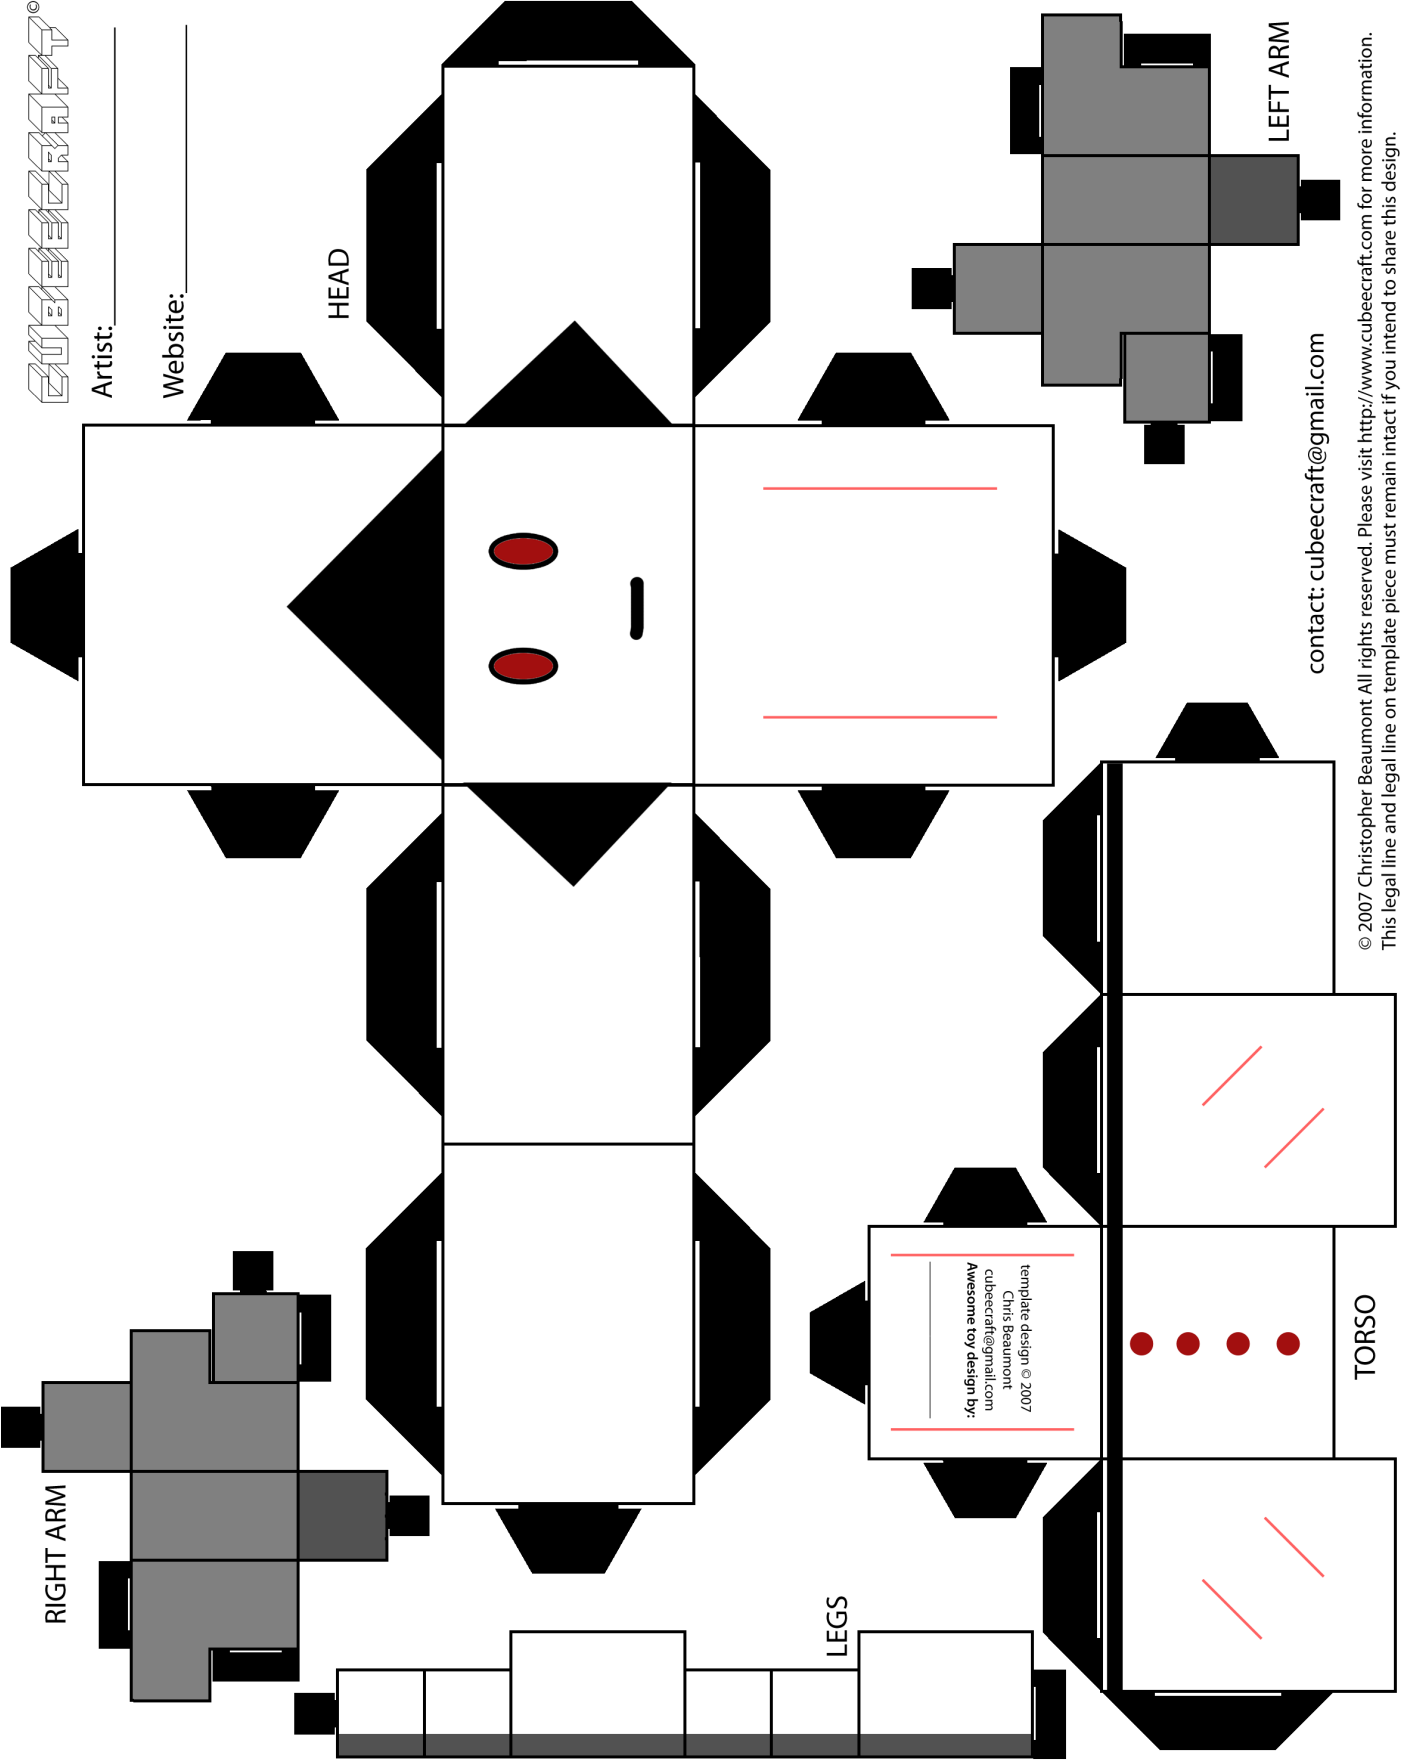

Artist: _____

Website: _____

HEAD

RIGHT ARM

LEGS

LEFT ARM

contact: cubecraft@gmail.com

© 2007 Christopher Beaumont All rights reserved. Please visit <http://www.cubecraft.com> for more information. This legal line and legal line on template piece must remain intact if you intend to share this design.